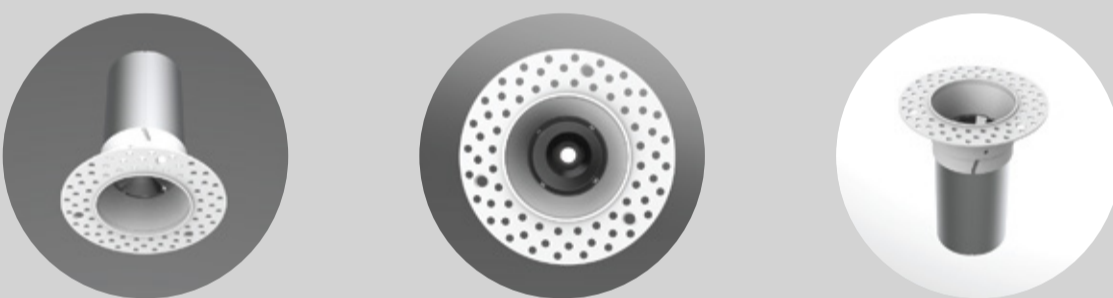

SERNA FIXED TRIMLESS

Quick Info

CRI ≥ 90
 3000K, 4000K, 5700K
 Tunable White 2700-6500K
 ON-OFF/ ON-OFF (FLICKER FREE)
 DALI-2 DT6 / DALI-2 DT8/ DALI +
 SDCM<3
 Lens & Reflector
 L70 @50,000h
 Aluminium Die-cast

Type

Recessed

Serna Fixed TL 28

Serna Fixed TL 35

Serna Fixed TL 47

Light Distribution

Direct

CRI ≥ 90

TUNABLE WHITE

SERNA FIXED TRIMLESS

Serna fixed trimless fixture has:

- Luminaire housing of die-cast- aluminium
- Round recessed spotlight with effortless installation
- Surface powder coated
- COB (Chip on Board) technology
- Technology for maximum efficiency
- For specific areas or to accentuate a feature
- Zero multiple shadows
- LED with effective colour rendering
- Overflowing colours with soft light and shadow
- Interpretation of the real environment light and colours
- High colour rendering

SERNA FIXED TL

SERNA FIXED TL - 28

System Power	Dimension
5W	Dia- 28mm Height- 74mm

SERNA FIXED TL- 35

System Power	Dimension
7W	Dia- 35mm Height- 74.5mm

SERNA FIXED TL- 47

System Power	Dimension
10W	Dia- 47.5mm Height- 74mm