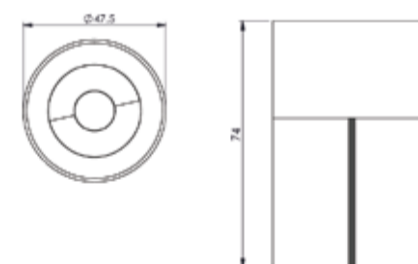

Type

Recessed

Serna Fixed TL 28

Serna Fixed TL 35

Serna Fixed TL 47

Light Distribution

Direct

CRI ≥ 90

SERNA FIXED TL

SERNA FIXED TL - 28

System Power	Dimension
5W	Dia- 28mm Height- 74mm

SERNA FIXED TL- 35

System Power	Dimension
7W	Dia- 35mm Height- 74.5mm

SERNA FIXED TL- 47

System Power	Dimension
10W	Dia- 47.5mm Height- 74mm