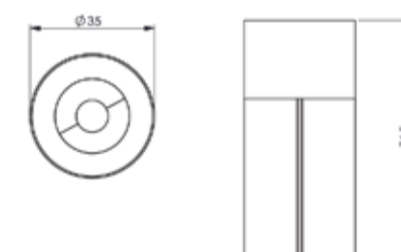

Serna Fixed TL 35

Serna Fixed TL 47